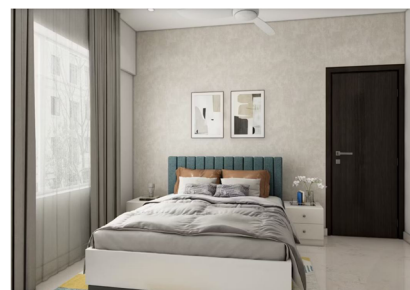

+91 9762838662
+91 9691090323

bainsun1309@gmail.com
www.gauristyles.brightstep.in

Shree Ganesh,
Rahatne chock Pune 57